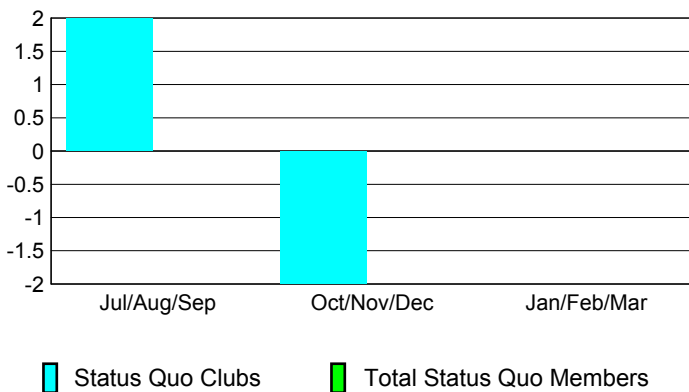

2008-2009 GMT Quarterly Report for District (or Undistricted) **District 21 A**

GMT: **Kenneth C Schwols**

Location: **ARIZONA**

GMT CA: **1 & 2**

CLUBS

Club Results 2008-2009

Clubs 2007-2008

Month	New Club Goal	Actual New Clubs	Actual Dropped Clubs	Gain/Loss of Clubs	Gain/Loss of Clubs
Jul/Aug/Sep	0	0	0	0	0
Oct/Nov/Dec	0	0	-2	-2	-1
Jan/Feb/Mar	1	0	2	2	1
Totals	1	0	0	0	0

Club Results 2008-2009

Goal, New, Dropped, Gain/Loss

Comparison of Club Gain/Loss

Current Year Compared to the Previous Year

YTD Status Quo Clubs 2008-2009

Status Quo Clubs Compared to Status Quo Members

MEMBERSHIP

Membership Results 2008-2009

Membership 2007-2008

Month	Net Memb Goal	Actual New Memb	Actual Dropped Memb	Gain/Loss of Memb	Gain/Loss of Memb
Jul/Aug/Sep	0	32	-53	-21	-14
Oct/Nov/Dec	4	54	-60	-6	-9
Jan/Feb/Mar	9	53	-53	0	13
Totals	13	139	-166	-27	-10