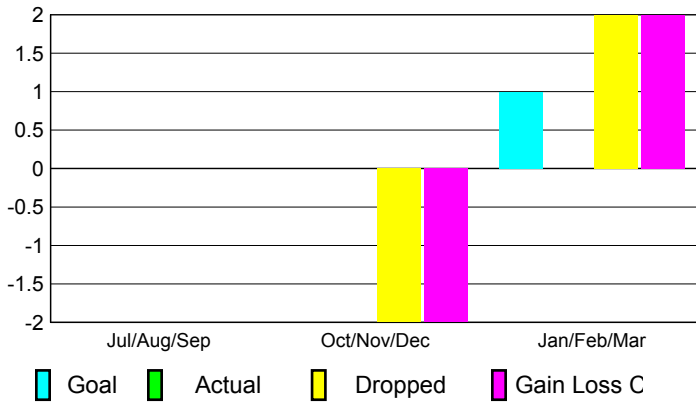

2008-2009 GMT Quarterly Report for District (or Undistricted) **District 21 A**

GMT: **Kenneth C Schwols**

Location: **ARIZONA**

GMT CA: **1 & 2**

CLUBS

Club Results 2008-2009

Clubs 2007-2008

Month	New Club Goal	Actual New Clubs	Actual Dropped Clubs	Gain/Loss of Clubs	Gain/Loss of Clubs
Jul/Aug/Sep	0	0	0	0	0
Oct/Nov/Dec	0	0	-2	-2	-1
Jan/Feb/Mar	1	0	2	2	1
Totals	1	0	0	0	0

Club Results 2008-2009

Goal, New, Dropped, Gain/Loss

Comparison of Club Gain/Loss

Current Year Compared to the Previous Year

YTD Status Quo Clubs 2008-2009

Status Quo Clubs Compared to Status Quo Members

MEMBERSHIP

Membership Results 2008-2009

Membership 2007-2008

Month	Net Memb Goal	Actual New Memb	Actual Dropped Memb	Gain/Loss of Memb	Gain/Loss of Memb
Jul/Aug/Sep	0	32	-53	-21	-14
Oct/Nov/Dec	4	54	-60	-6	-9
Jan/Feb/Mar	9	53	-53	0	13
Totals	13	139	-166	-27	-10