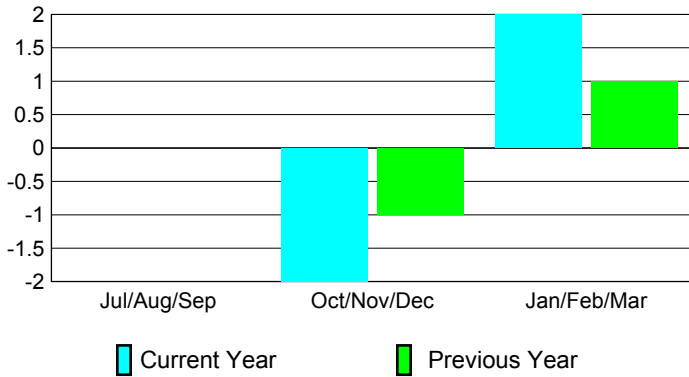

2008-2009 GMT Quarterly Report for District (or Undistricted) **District 21 A**

GMT: **Kenneth C Schwols**

Location: **ARIZONA**

GMT CA: **1 & 2**

CLUBS

Club Results 2008-2009

Clubs 2007-2008

Month	New Club Goal	Actual New Clubs	Actual Dropped Clubs	Gain/Loss of Clubs	Gain/Loss of Clubs
Jul/Aug/Sep	0	0	0	0	0
Oct/Nov/Dec	0	0	-2	-2	-1
Jan/Feb/Mar	1	0	2	2	1
Totals	1	0	0	0	0

Club Results 2008-2009

Goal, New, Dropped, Gain/Loss

Comparison of Club Gain/Loss

Current Year Compared to the Previous Year

YTD Status Quo Clubs 2008-2009

Status Quo Clubs Compared to Status Quo Members

MEMBERSHIP