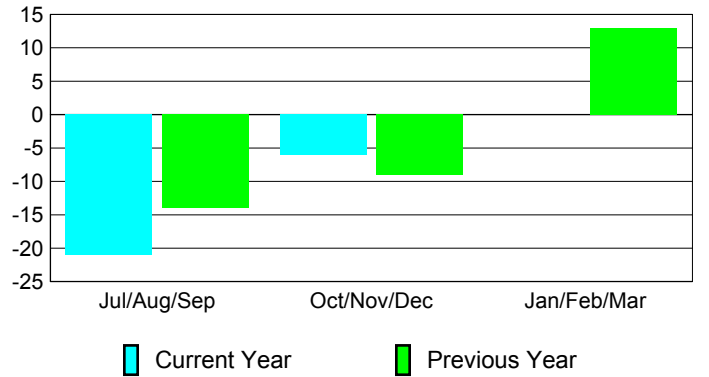

Membership Results 2008-2009

Membership 2007-2008

Month	Net Memb Goal	Actual New Memb	Actual Dropped Memb	Gain/Loss of Memb	Gain/Loss of Memb
Jul/Aug/Sep	0	32	-53	-21	-14
Oct/Nov/Dec	4	54	-60	-6	-9
Jan/Feb/Mar	9	53	-53	0	13
Totals	13	139	-166	-27	-10

Membership Results 2008-2009

Goal, New, Dropped, Gain/Loss

Comparison of Membership Gain/Loss

Current Year Compared to the Previous Year

Gender Comparison 2008-2009