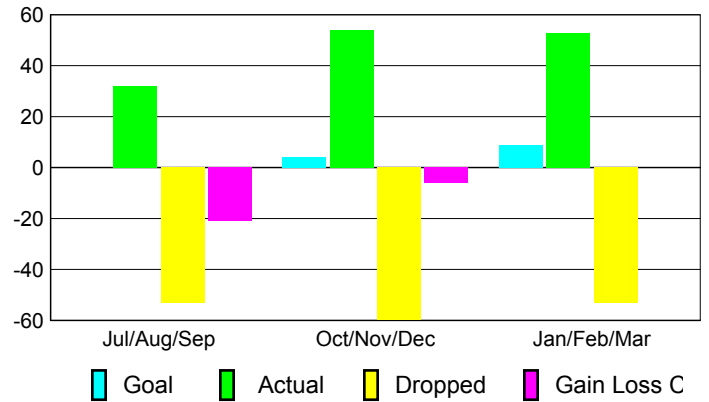

Membership Results 2008-2009

Goal, New, Dropped, Gain/Loss